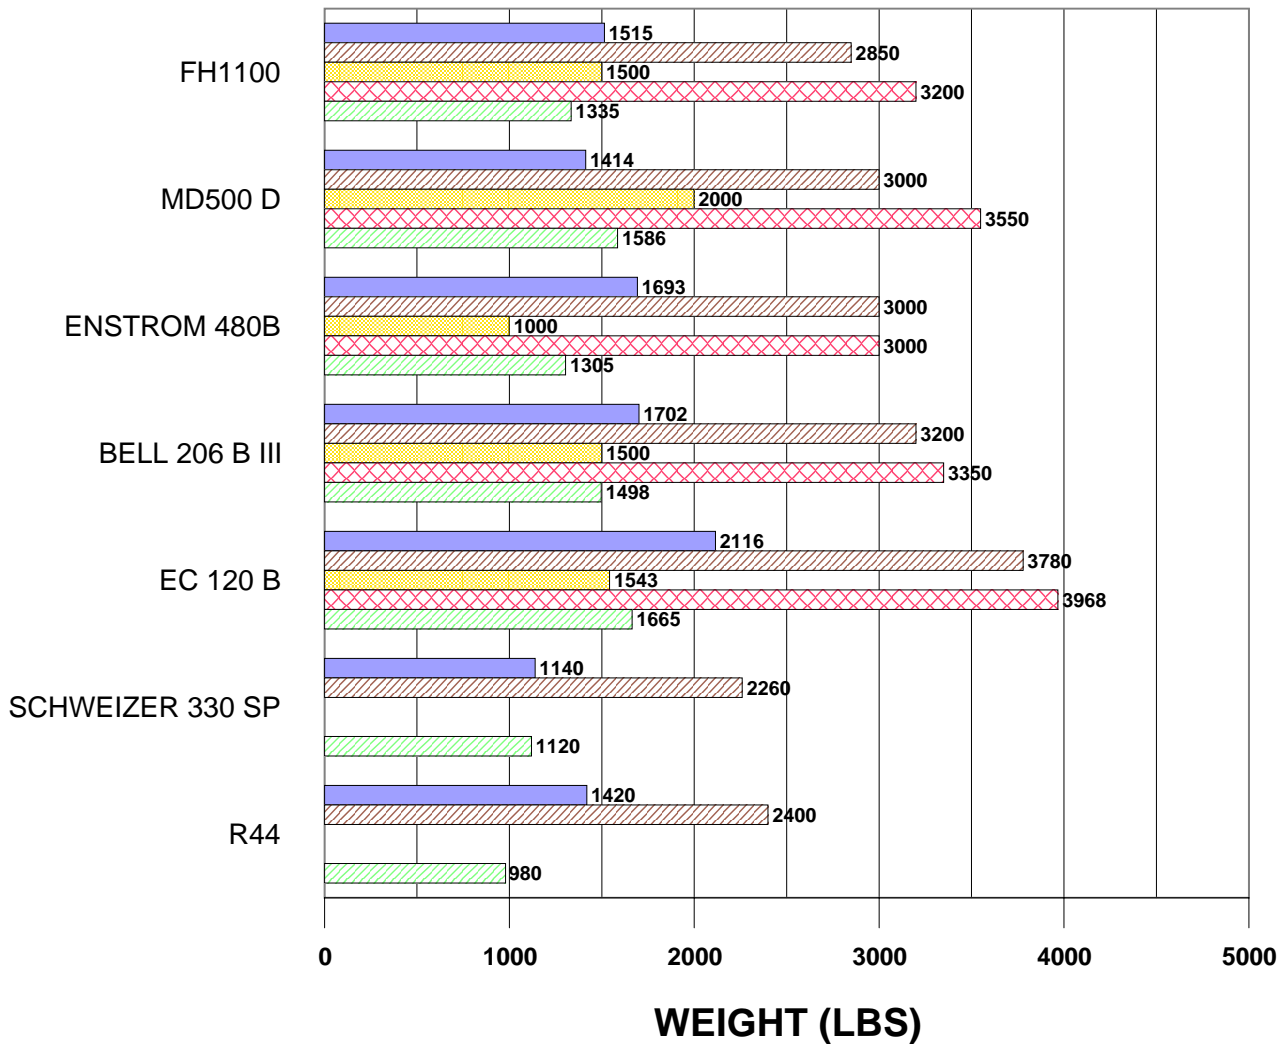

Make & Model