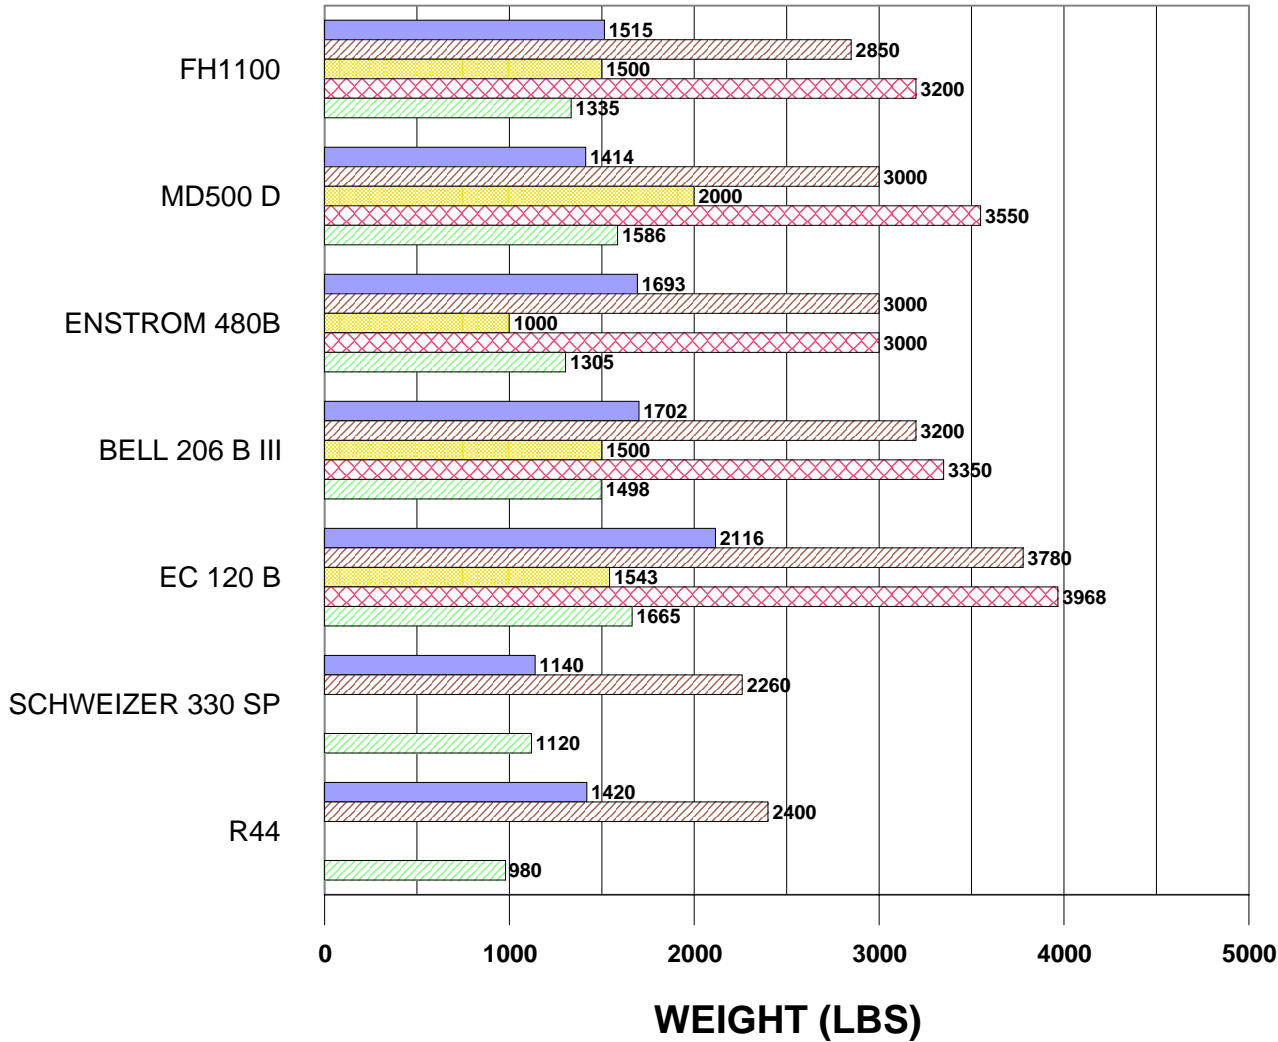

Make & Model