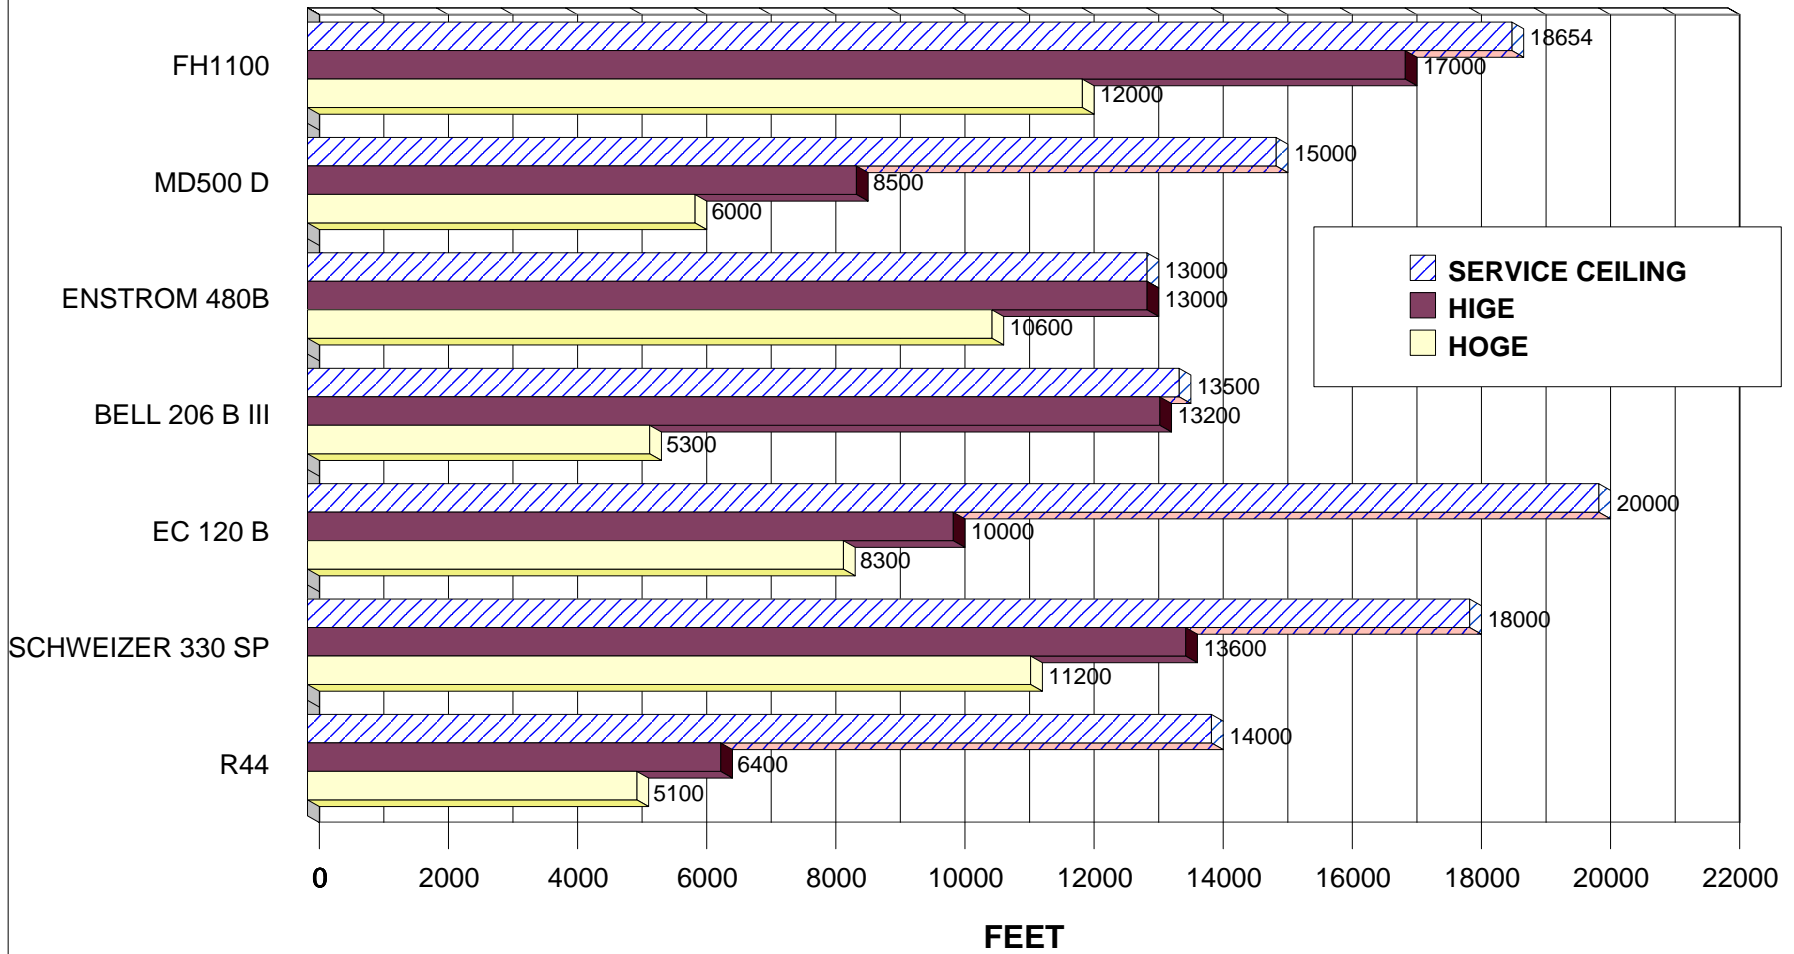

FH1100 Comparison Analysis

FH1100 Manufacturing Corp.

6080 Industrial Blvd

Century, Florida 32535

(850) 256-0026 Fax (850) 256-5090

Revised September 19, 2003

FH1100 Performance Comparison

Make & Model